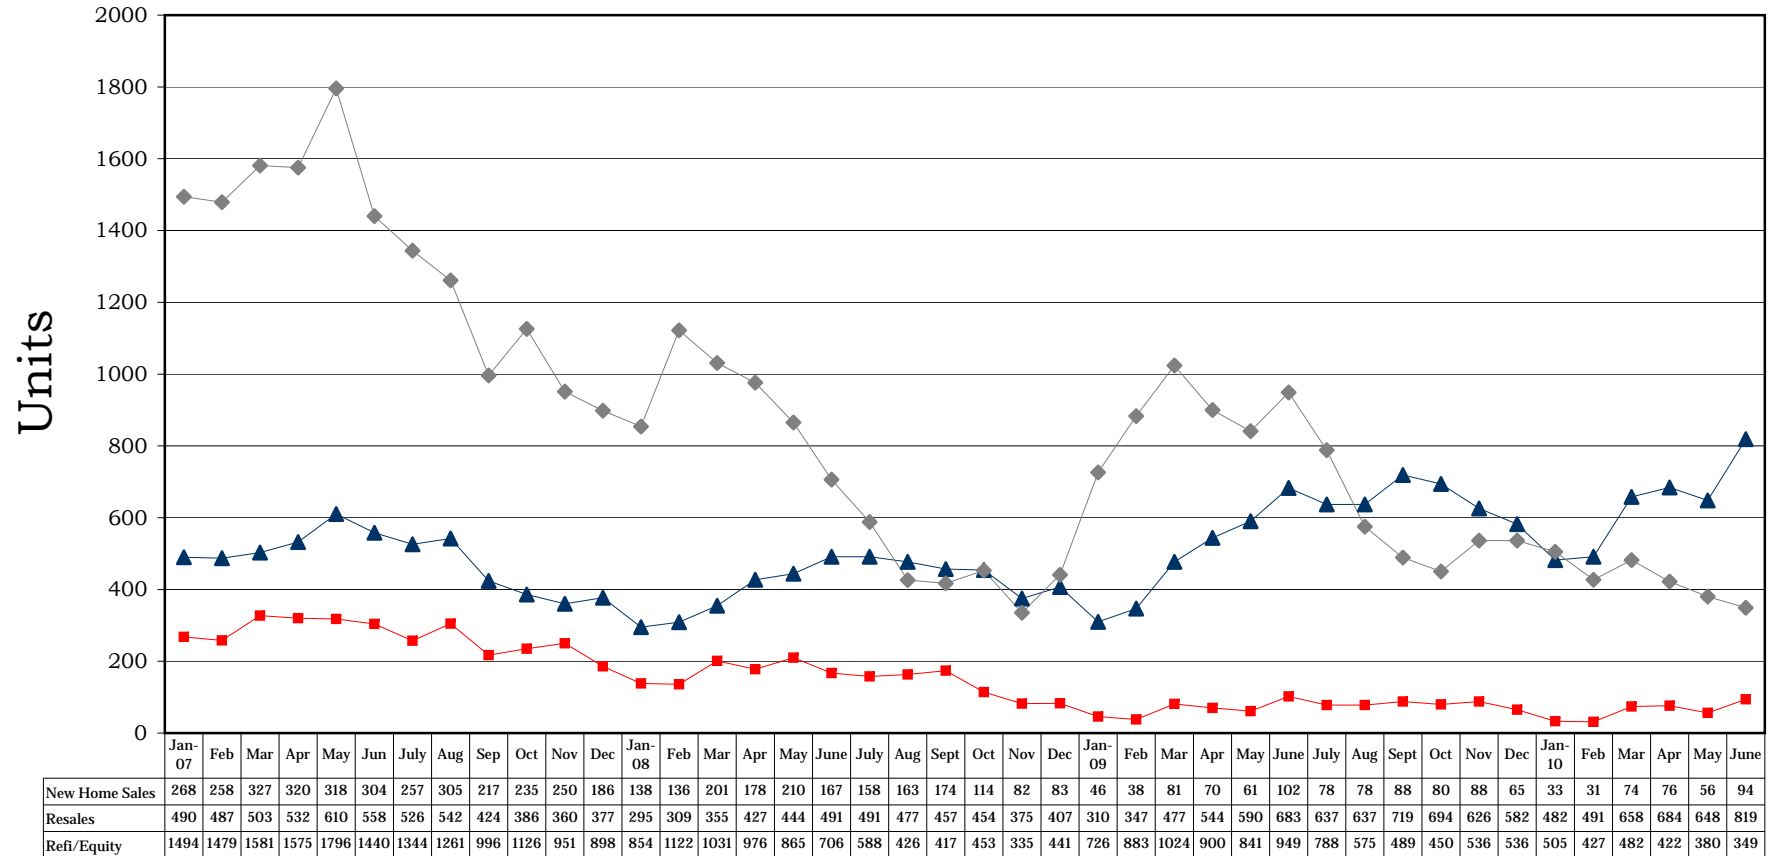

## Washoe County Insured Recording Statistics January 2007 - June 2010 Resale/New Home/Refinance Trend

\*Source: Dataquick Information Systems. Ticor does not guarantee the accuracy of this data. This is for informational purposes only and is intended to view the general market trend in Washoe County.